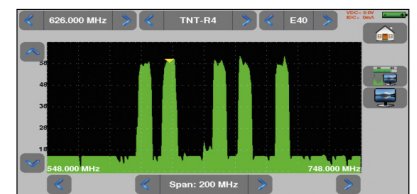

The 7849 has a very simple and intuitive man-machine interface. Special functions have been added to save time and money.

Checking the alignment of antennas

The 7849 includes a checksat mode for satellite and a special tool to align terrestrial antennas. User will have a graphical information combined with a beeper.

* only for free-to-air

**DVB-T
 DVB-T2/T2Lite
 DVB-C/C2
 DVB-S
 DVB-S2**

NEW

USB interface

The 7849 includes one USB interface for updating and getting the benefit of free firmware updates. The interface can be used to transfer measurements data, screens shots to a USB memory stick.

A very powerfull Autoset

All measurements displayed on a single screen

Spectrum analysis

Constellation diagram

Echoes display with guard interval

freq	std	RF	C/N	BER	BERo	PER	MER
E38	DVB-T/H	59.6	38.3	4.7E-8	<1E-8	<1E-5	34.0
E44	DVB-T/H	60.1	37.4	<5E-8	<1E-8	<1E-5	34.6
E59	DVB-T/H	64.2	43.7	<5E-8	<1E-8	<1E-5	35.1
E40	DVB-T/H	60.3	39.8	1.2E-6	<1E-8	<1E-5	34.2
E49	DVB-T/H	59.2	37.4	3.8E-5	<1E-8	<1E-5	33.9
E46	DVB-T/H	60.1	38.8	2.3E-7	<1E-8	<1E-5	33.8
88.000	FM	27.6	22.6				