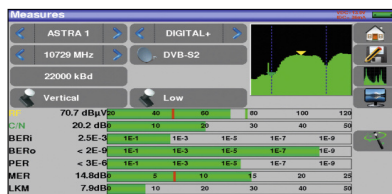

Panoramic LCD with display of MPEG-2 and MPEG-4* TV programs

The 7849 offers a bright and panoramic high quality LCD display for measurements results and free-to-air MPEG-2 / MPEG-4 programs display.

All necessary functions and tools to save time

The 7849 has a very simple and intuitive man-machine interface. Special functions have been added to save time and money.

Checking the alignment of antennas

The 7849 includes a checksat mode for satellite and a special tool to align terrestrial antennas. User will have a graphical information combined with a beeper.

* only for free-to-air

**DVB-T
 DVB-T2/T2Lite
 DVB-C/C2
 DVB-S
 DVB-S2**

NEW

USB interface

The 7849 includes one USB interface for updating and getting the benefit of free firmware updates. The interface can be used to transfer measurements data, screens shots to a USB memory stick.

A very powerfull Autoset

All measurements displayed on a single screen

Spectrum analysis

Constellation diagram

Echoes display with guard interval

freq	std	RF	C/N	BER	BERo	PER	MER
E38	DVB-T/H	59.6	38.3	4.7E-8	<1E-8	<1E-5	34.0
E44	DVB-T/H	60.1	37.4	<5E-8	<1E-8	<1E-5	34.6
E59	DVB-T/H	64.2	43.7	<5E-8	<1E-8	<1E-5	35.1
E40	DVB-T/H	60.3	39.8	1.2E-6	<1E-8	<1E-5	34.2
E49	DVB-T/H	59.2	37.4	3.8E-5	<1E-8	<1E-5	33.9
E46	DVB-T/H	60.1	38.8	2.3E-7	<1E-8	<1E-5	33.8
88.000	FM	27.6	22.6				