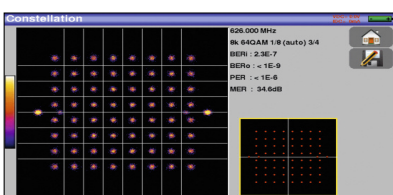

The 7849 has a very simple and intuitive man-machine interface. Special functions have been added to save time and money.

Checking the alignment of antennas

The 7849 includes a checksat mode for satellite and a special tool to align terrestrial antennas. User will have a graphical information combined with a beeper.

* only for free-to-air

**DVB-T
 DVB-T2/T2Lite
 DVB-C/C2
 DVB-S
 DVB-S2**

NEW

USB interface

The 7849 includes one USB interface for updating and getting the benefit of free firmware updates. The interface can be used to transfer measurements data, screens shots to a USB memory stick.

A very powerfull Autoset

All measurements displayed on a single screen

Spectrum analysis

Constellation diagram

Echoes display with guard interval

freq	std	RF	C/N	BER	BERo	PER	MER
E38	DVB-T/H	59.6	38.3	4.7E-8	<1E-8	<1E-5	34.0
E44	DVB-T/H	60.1	37.4	<5E-8	<1E-8	<1E-5	34.6
E59	DVB-T/H	64.2	43.7	<5E-8	<1E-8	<1E-5	35.1
E40	DVB-T/H	60.3	39.8	1.2E-6	<1E-8	<1E-5	34.2
E49	DVB-T/H	59.2	37.4	3.8E-5	<1E-8	<1E-5	33.9
E46	DVB-T/H	60.1	38.8	2.3E-7	<1E-8	<1E-5	33.8
88.000	FM	27.6	22.6				