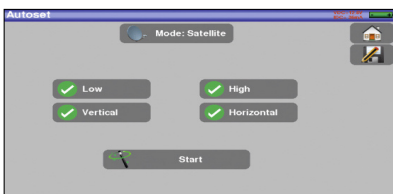

The 7849 has a very simple and intuitive man-machine interface. Special functions have been added to save time and money.

Checking the alignment of antennas

The 7849 includes a checksat mode for satellite and a special tool to align terrestrial antennas. User will have a graphical information combined with a beeper.

* only for free-to-air

**DVB-T
 DVB-T2/T2Lite
 DVB-C/C2
 DVB-S
 DVB-S2**

NEW

USB interface

The 7849 includes one USB interface for updating and getting the benefit of free firmware updates. The interface can be used to transfer measurements data, screens shots to a USB memory stick.

A very powerfull Autoset

All measurements displayed on a single screen

Spectrum analysis

Constellation diagram

Echoes display with guard interval

freq	std	RF	C/N	BER	BERo	PER	MER
E38	DVB-T/H	59.6	38.3	4.7E-8	<1E-8	<1E-5	34.0
E44	DVB-T/H	60.1	37.4	<5E-8	<1E-8	<1E-5	34.6
E59	DVB-T/H	64.2	43.7	<5E-8	<1E-8	<1E-5	35.1
E40	DVB-T/H	60.3	39.8	1.2E-6	<1E-8	<1E-5	34.2
E49	DVB-T/H	59.2	37.4	3.8E-5	<1E-8	<1E-5	33.9
E46	DVB-T/H	60.1	38.8	2.3E-7	<1E-8	<1E-5	33.8
88.000	FM	27.6	22.6				